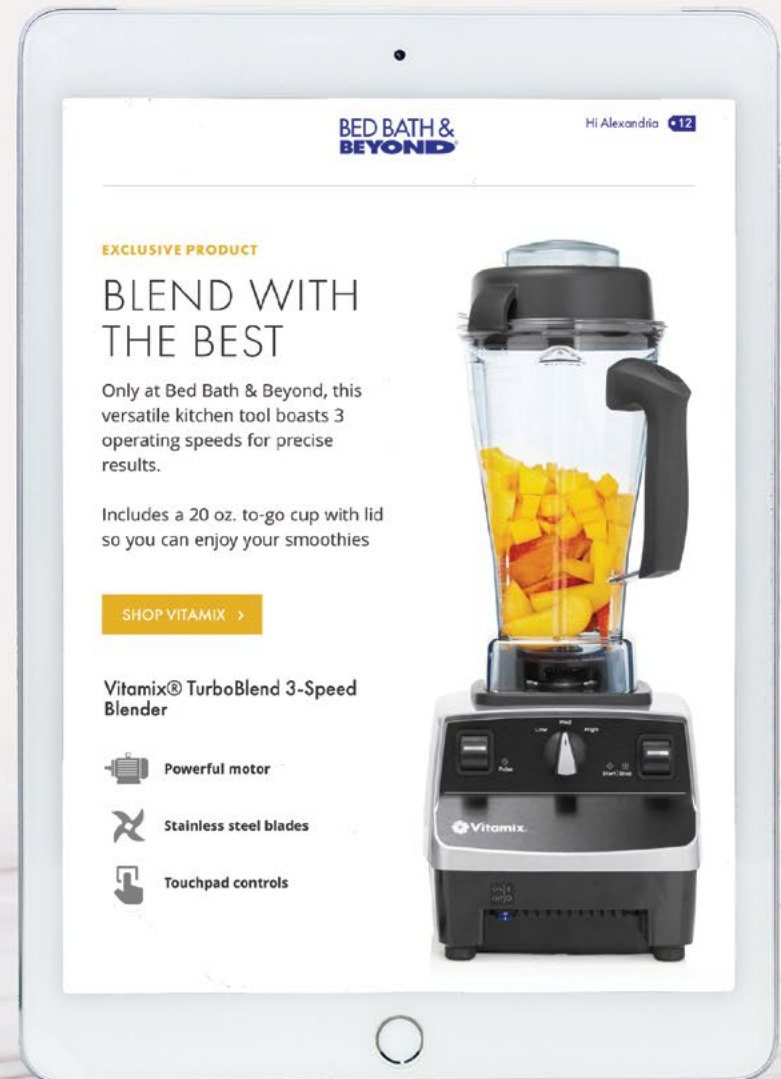

Template System

Responsive Design

Dynamic Content Display

Web Fonts

Social Share

100% Readable with Images Off

Template System

Invited: gohome.com