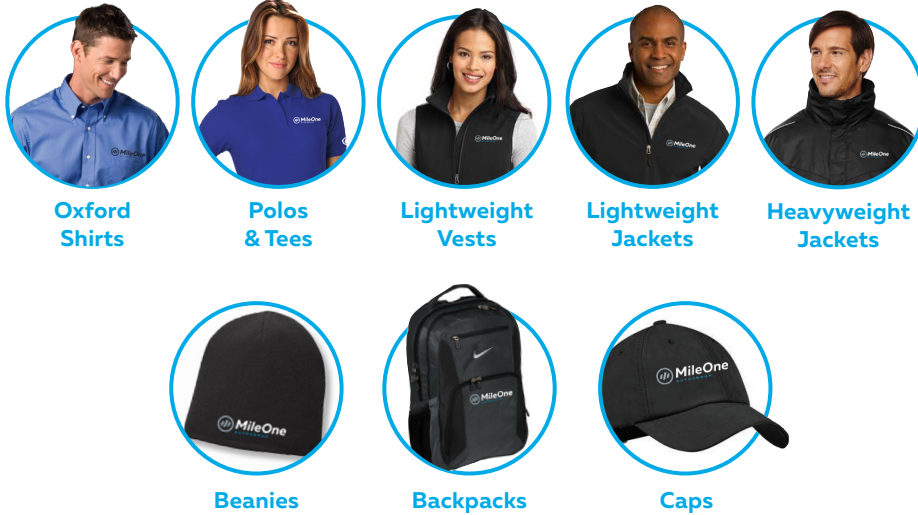

Gift Details: MileOne Clothing Packages

If you select a MileOne Clothing Package, you can choose from an assortment of MileOne apparel and accessories. All items will include your logo of choice (MileOne, Hall, Herb Gordon, Heritage, MotorWorld or hi-line). All options, styles and colors can be viewed on the ordering portal found on HR Connection under Employee Advantage on the Milestone Recognition page.

Styles available include:

Gift Details: Dinner Restaurant Options

If you select the dinner and hotel stay as your 15-year gift, you will be choosing from the options below.

Hall

Hotel Options:

- Hilton Norfolk THE MAIN
- The Westin Virginia Beach Town Center
- Hilton Virginia Beach Waterfront

Restaurant Options:

- Saltine, Norfolk
- Catch 31, Virginia Beach
- Il Giardino Ristorante, Virginia Beach

MotorWorld

Hotel Options:

- Mohegan Sun Pocono Hotel
- Radisson Lackawanna Station Hotel

Restaurant Options:

- Isabella's Restaurant and Bar
- Pazzo Restaurant
- The Vault

Heritage

Hotel Options:

- The Sagamore Pendry
- Hyatt Regency Baltimore
- Marriott, Harbor East

Restaurant Options:

- Black Olive
- Gunther & Company
- Tagliata

Silver Spring/Herb Gordon

Hotel Options:

- Hyatt Place National Mall
- The River Inn
- Cambria Hotel & Suites, Convention Center

Restaurant Options:

- Founding Farmers
- Blue Duck Tavern
- The Hamilton

Visit the Employee Advantage Tab on HR Connection to Order Your Gift.