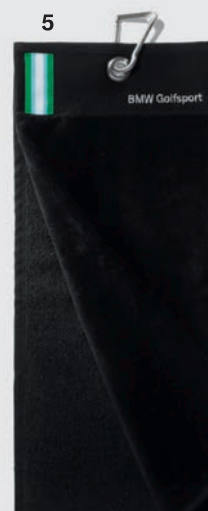

80 23 2 285 756

7

8

7 | Golfspport Functional Jacket, orig. \$114, **NOW \$74.**

Outer fabric: 100% polyester. Lining: 100% polyester, mesh fabric. Tape-reinforced main seams. Imported.

Ladies' White XS-XL

80 14 2 285 712-716

Men's Black S-XXL

80 14 2 285 742-746

8 | Golfspport Fleece Jacket, orig. \$69, **NOW \$49.**

100% polyester, anti-pilling on both sides. Shoulders and sleeves: 100% polyester, elasticated stretch. Imported.

Ladies' White XS-XL

80 14 2 285 692-696

Men's Black S-XXL

80 14 2 285 722-726

5

9 | Golfspport Green Set, orig. \$20, **NOW \$13.**

Material: polyester, nylon. Dimensions: 4.1" x 0.7" x 2.5" (without carabiner). Imported.