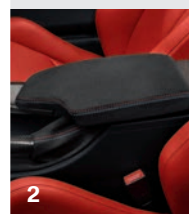

1

1 | BMW Paper Sorter, $106.
Material: stainless steel with a matte paint finish. Dimensions: 12.6" x 7.9" x 7.9".

Silver
80 23 2 411 113

2 | BMW Leather Bracelet, unisex, $94.
Made in Germany. Material: leather, stainless steel. Length: 7.9". Imported.

2

Black
80 23 2 410 952

3 | BMW Mug and Espresso Cups Set.
Material: porcelain.

BMW Mug, White, capacity: 10 oz., $21.
BMW 328
BMW 507
BMW Espresso Cups, White, $42.
Set of 2

80 22 2 217 300

80 22 2 219 962

80 22 2 217 301

3

4 | Roundel Horseshoe Key Ring, $15.
Material: metal. Imported.

Silvertone 80 23 0 434 978

5 | BMW Design Key Ring, $75.
Made in Germany. Material: stainless steel.

Silver 80 27 2 411 127

4

6 | Roundel Travel Mug.
Material: stainless steel. Imported.

12 oz., $18
80 90 2 244 589
16 oz., $21
80 90 2 244 611
16 oz. handle, $22
80 90 2 244 616

6

7 | BMW 507 Convertible (1955), Heritage Collection Miniature, $94.
1:18 scale.

Black 80 43 2 411 547

8 | BMW 328 (1937), Heritage Collection Miniature, $94.
1:18 scale.

Beige 80 43 2 411 548

9 | BMW Notebook with Kidney Grille Design, $24.
Material: leatherette, FSC® paper. Pages: 160. Dimensions: 8.2" x 8.2".

Space Grey
80 24 2 411 118

9

10

10 | Ladies' BMW Tote, $70.
Material: polyurethane, nylon lining. Dimensions: 15" x 14" x 5". Imported.

Black 80 21 2 336 956

COMPLETE THE LOOK.
ORIGINAL BMW ACCESSORIES.

1

1 | BMW M Performance Carbon Fiber Engine Cover, starting at $1,330.*
For M3, M4 and M4 GTS.

11 12 2 413 815

4 | BMW M Performance Carbon Fiber Rear Spoiler, starting at $588.*
For G30 5 Series.

51 19 2 414 142

2 | BMW M Performance Carbon / Alcantara Arm Rest, starting at $417.50.*
For M3 and M4.

51 16 2 405 919

5 | BMW M Performance Black Kidney Grilles, starting at $109.*
For G30 5 Series.

Left 51 71 2 430 993

Right 51 71 2 430 994