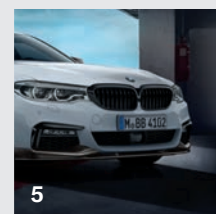

5

SPECIAL OFFERS.*
GOING FAST.

*Special offer items only available while supplies last.

1 | Golfspport Polo Shirt.

Material: 100% polyester piqué. Mesh inserts: 100% polyester. Imported.

Ladies'

White, orig. $69, NOW $49 XS-M 80 14 2 285 697-699

White, orig. $69, NOW $49 L-XL 80 14 2 358 305-306

Aqua, orig. $52, NOW $35 XS-XL 80 14 2 285 702-706

Men's

White, orig. $69, NOW $49 S-XXL 80 14 2 285 727-731

Aqua, orig. $52, NOW $35 S-XXL 80 14 2 285 732-736

2 | Golfspport Basic Cap, unisex, orig. $34, **NOW $19.**

Outer fabric: 100% polyester. Lining: 100% cotton. Imported.

White

80 16 2 285 752