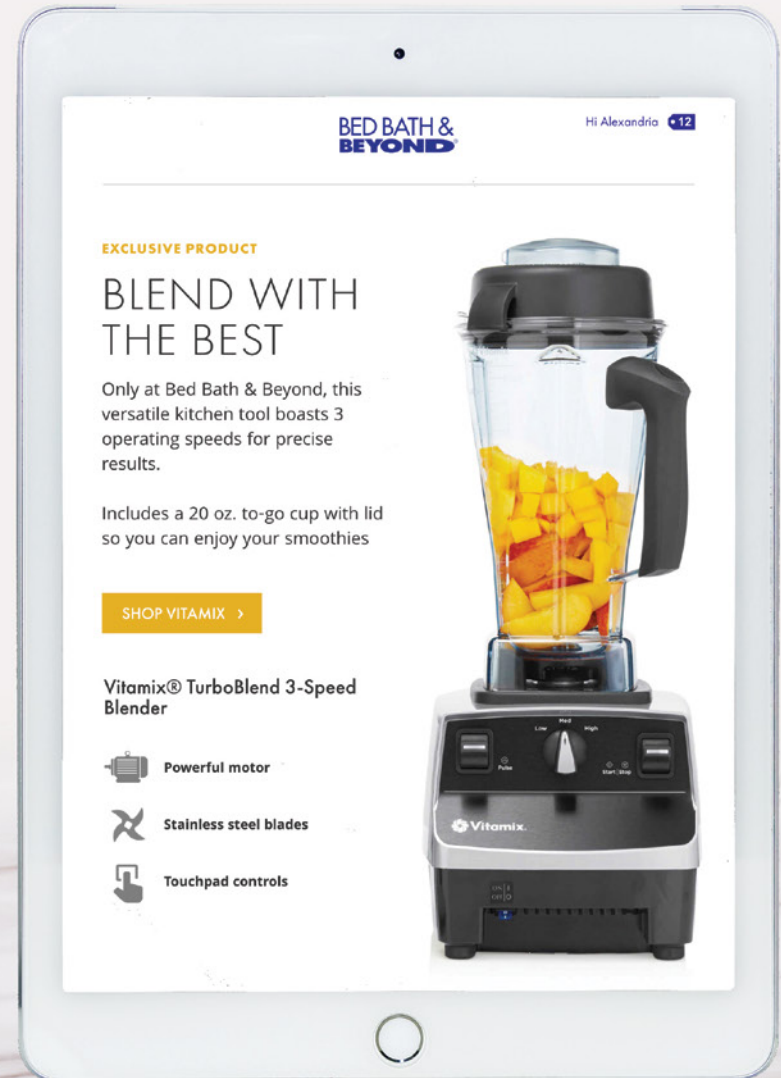

Template System

Responsive Design

Dynamic Content Display

Web Fonts

Social Share

100% Readable with Images Off

Template System

Invitable proheadline